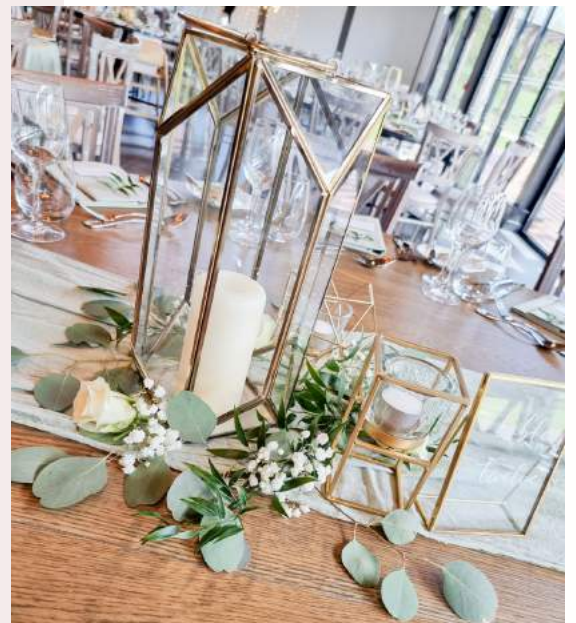

CENTREPIECES

CHOOSE FROM THE SELECTION OF THE CENTREPIECES WE HAVE FOR HIRE! ALL £45 OR UNDER CENTREPIECES (LISTED ON THE PRICES PAGE) ARE INCLUDED! NOT QUITE WHAT YOU HAD IN MIND? TALK TO US ABOUT CREATING A BESPOKE DESIGN FOR YOUR CENTREPIECES BASED ON YOUR THEME AND IDEAS. FLORALS AND FOLIAGE IS INCLUDED ALTHOUGH THERE MAY BE AN ADDITIONAL COST IF YOUR REQUIRED FLORALS ARE PARTICULARLY EXPENSIVE OR IF YOU REQUIRE A LARGER DISPLAY.